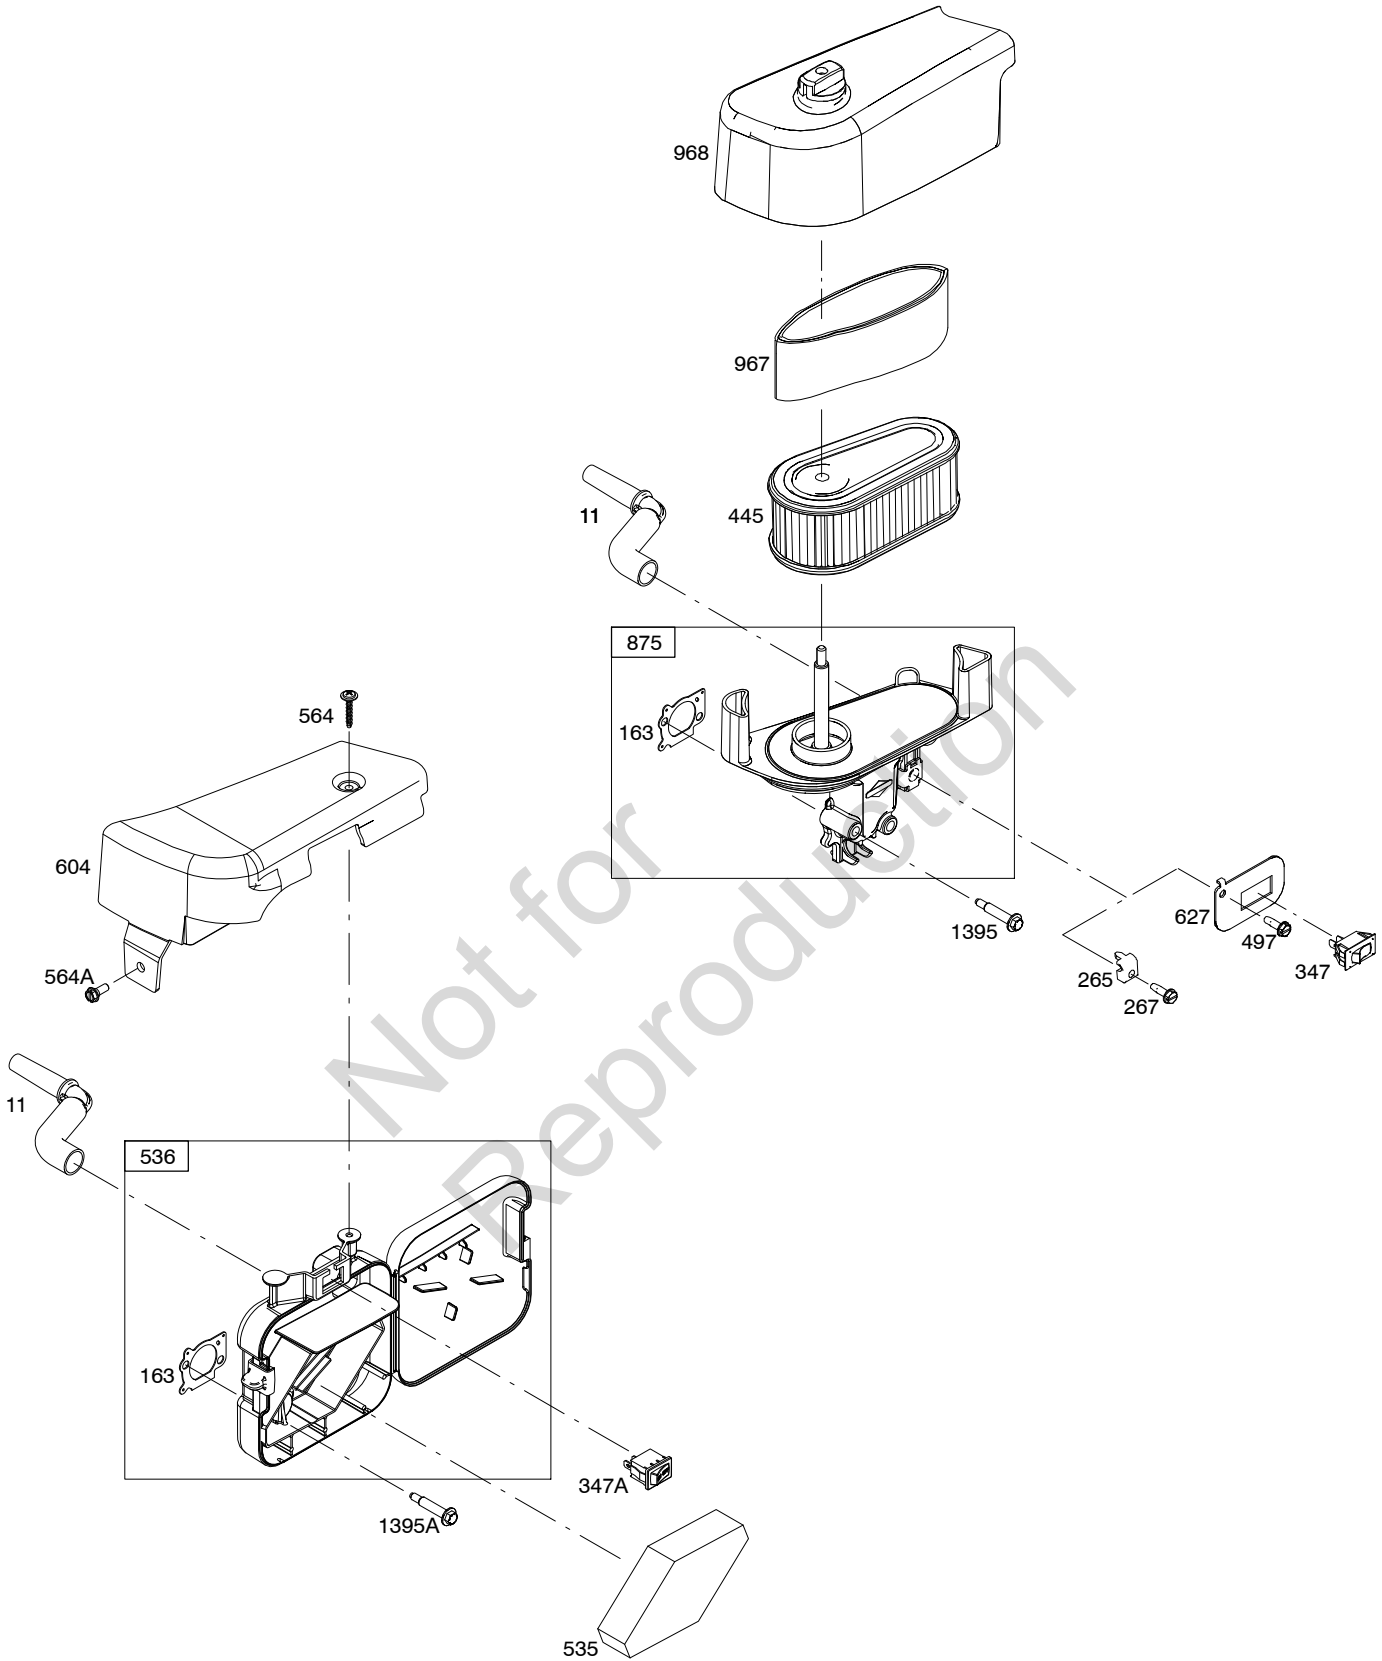

Illustrations cover a range of engines. Parts shown without text may not be used on your specific engine.